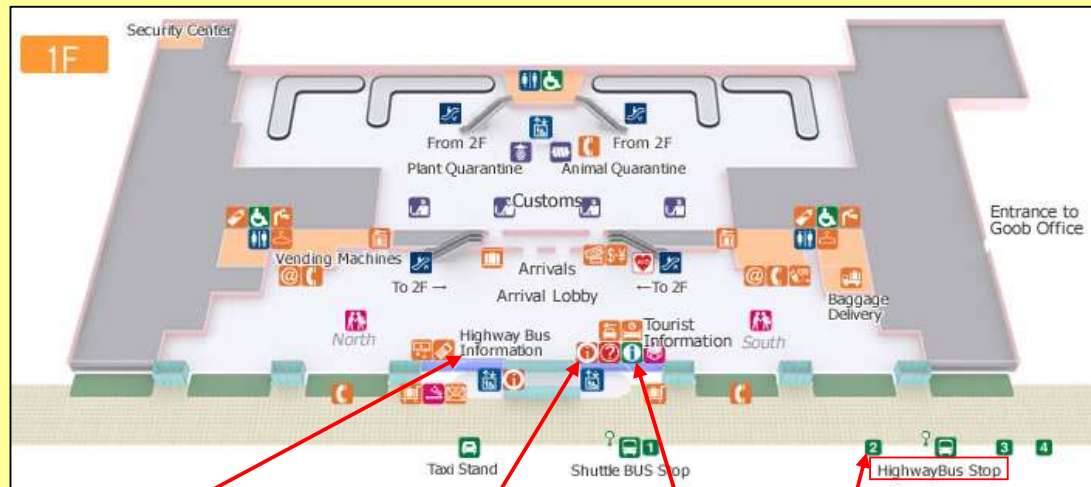

Time table

Fukuoka Airport International terminal

Nagasaki Bus Terminal

Departure time

09:42
10:42
12:02
12:42
14:02
14:42
15:42
16:42
17:42
18:42
19:42
20:42
21:12
21:42
22:12
22:42

Arrival time

12:03
13:03
14:23
15:03
16:23
17:03
18:03
19:03
20:03
21:03
22:03
23:03
23:33
24:03
24:33
25:03

Highway bus
140min'

*You have to reserve the ticket, if you use the bus departure at 22:42.

How to get the ticket

Step 1 Please buy the ticket before you get on the bus at Highway bus ticket counter.

Step 2 Please get on the bus at Highway Bus stop No.2.

Step 3 Please get off the bus at Nagasaki Bus Terminal.

Fukuoka Airport → Chikushino → → → → Matsuyama machi → Nagasaki Bus Terminal

*There are 6 bus stops between the Fukuoka Airport and the Nagasaki Bus Terminal.

Step 4 You can get to most of the hotels in Nagasaki City within 10 or 15 minutes by taxi.

You can reserve the Bus by telephone from 1 month before the date of departure.
TEL:+81-92-734-2500

International Terminal First Floor