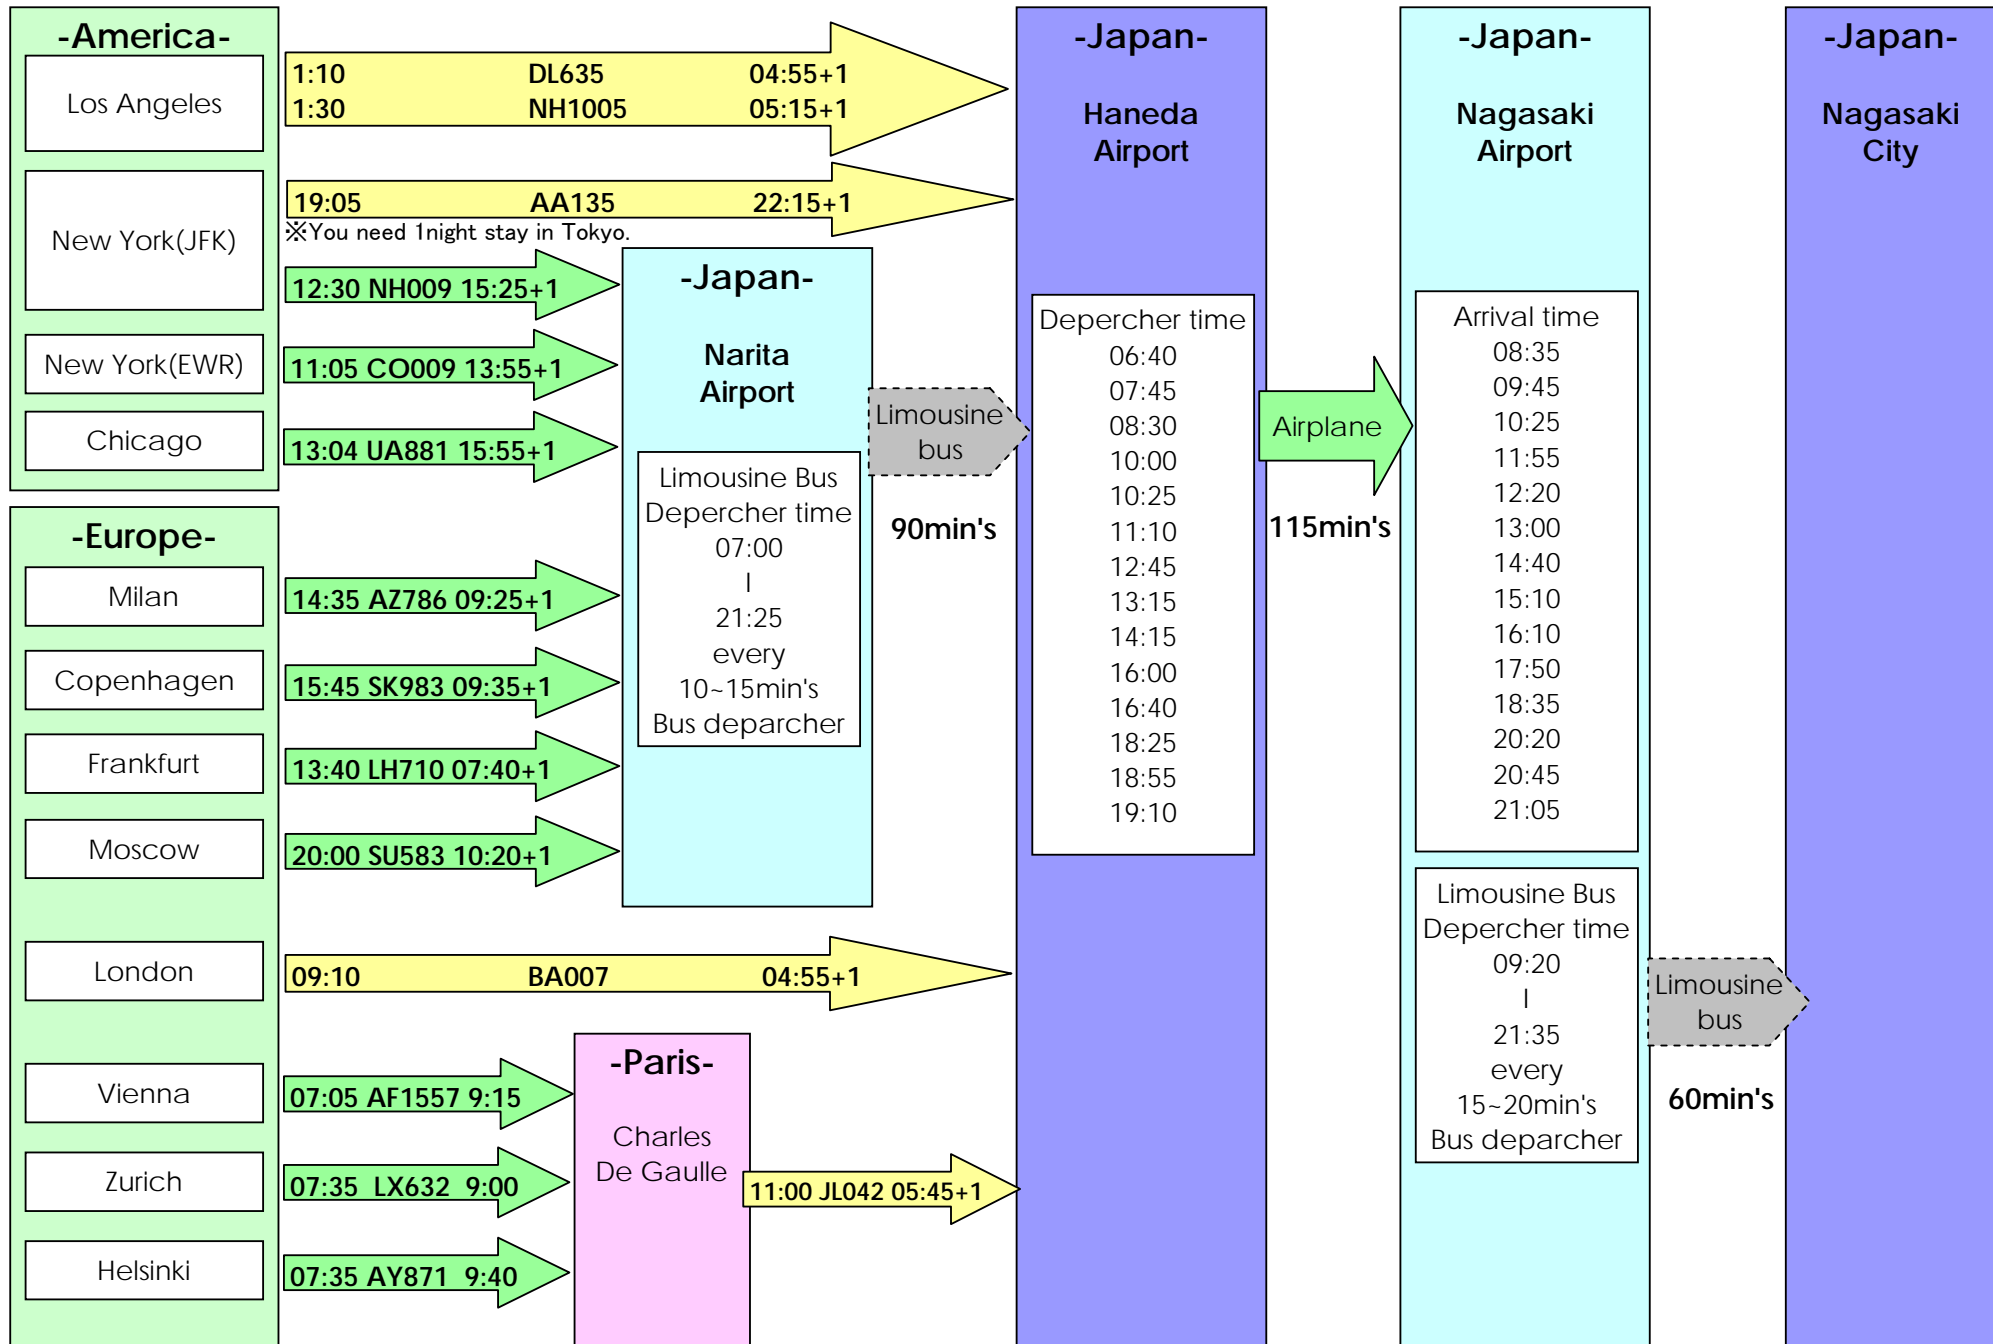

Access to NAGASAKI

17.Feb.2011

※DL:Delta Air Lines ,NH:Air Japan ,CO:Continental Airlines ,UA:United Airlines ,AZ:Alitalia ,SK:Scandinavian Airlines System ,LH:Lufthansa German Airlines
 SU:Aeroflot Russian Airlines ,BA:Britosh Airways ,AF:Air France ,LX:Swiss International Air Lines ,AY:Finnair ,JL:Japan Airline

Access to NAGASAKI

※KE:Korean Air ,AY:Finnair