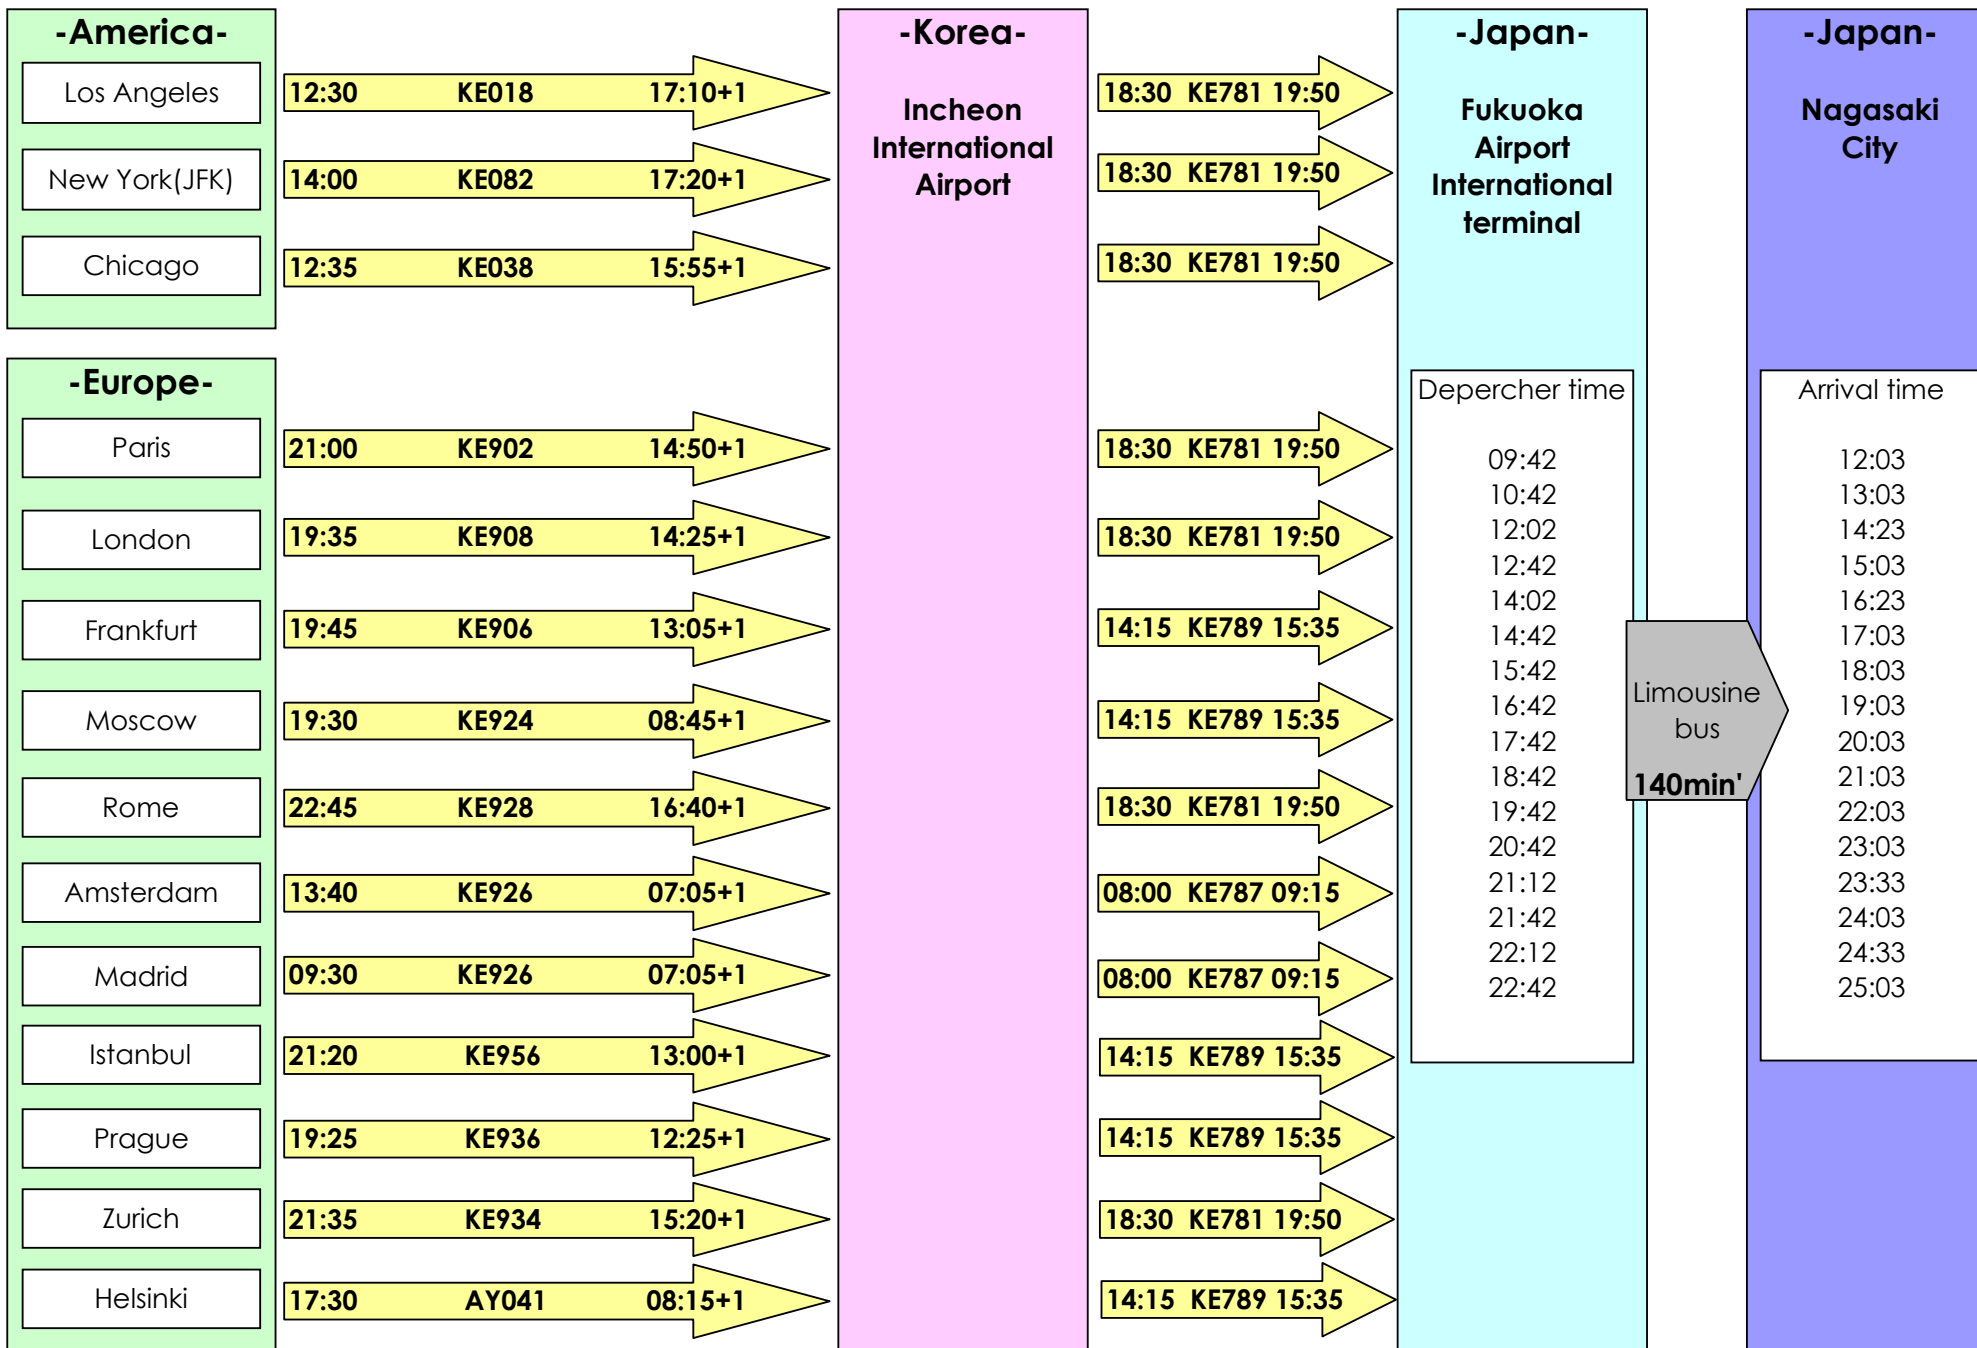

Access to NAGASAKI

17.Feb.2011

※DL:Delta Air Lines ,NH:Air Japan ,CO:Continental Airlines ,UA:United Airlines ,AZ:Alitalia ,SK:Scandinavian Airlines System ,LH:Lufthansa German Airlines
 SU:Aeroflot Russian Airlines ,BA:Britosh Airways ,AF:Air France ,LX:Swiss International Air Lines ,AY:Finnair ,JL:Japan Airline

Access to NAGASAKI

※KE:Korean Air ,AY:Finnair